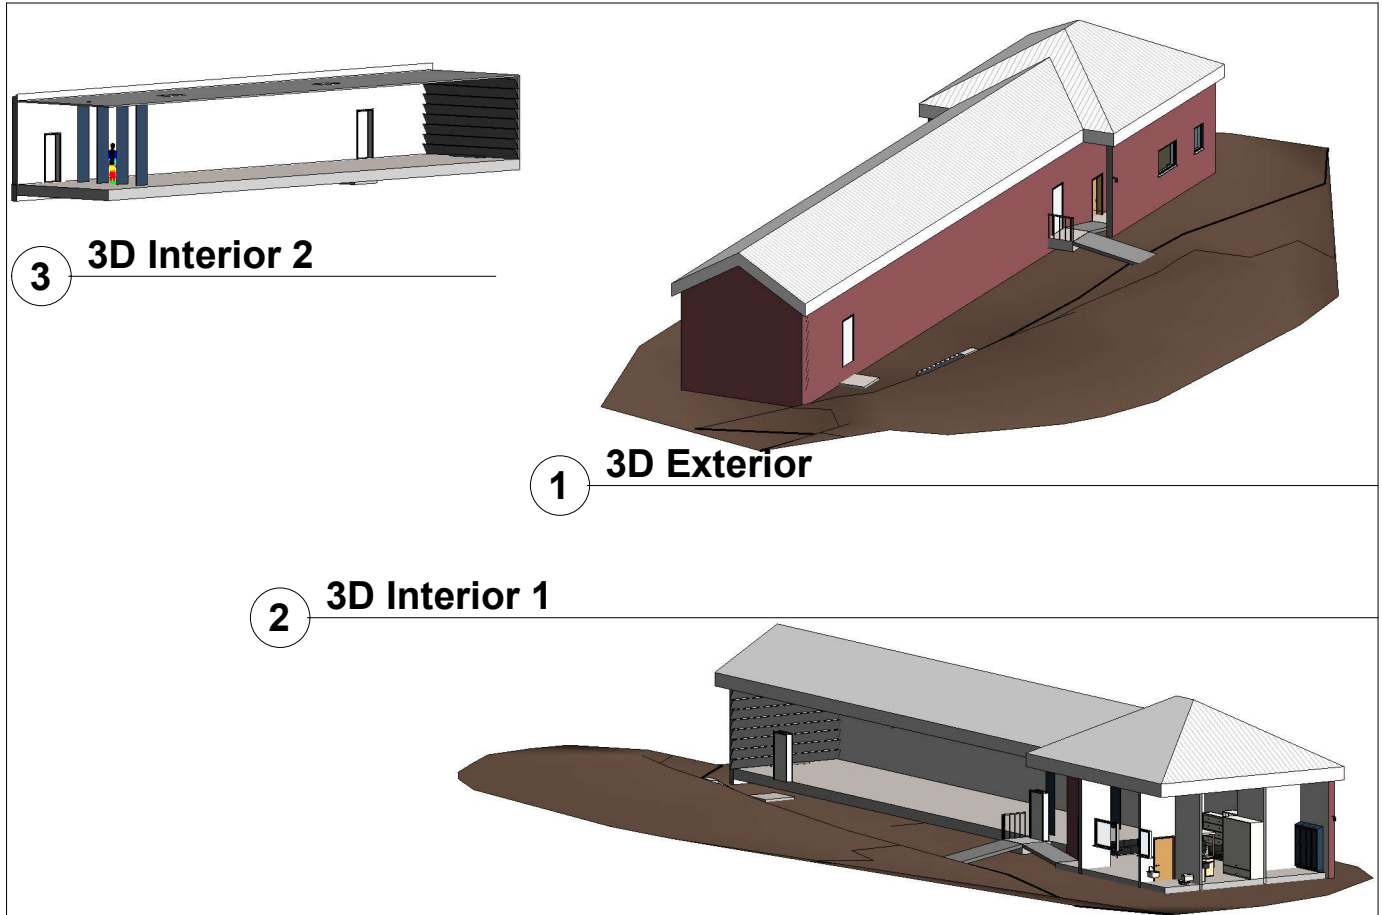

Textures and Materials are not updated or realistic as not required, but can be added for the final version if the client is interested!

Notes

Client	Description	Page Size	Scale
West Meon Rifle Club & Range	3D Renders of how the buildings will potentially look, after the extensions are completed.	A3 297mm x 420mm	1:200
		Design Date	
		26/11/2020	